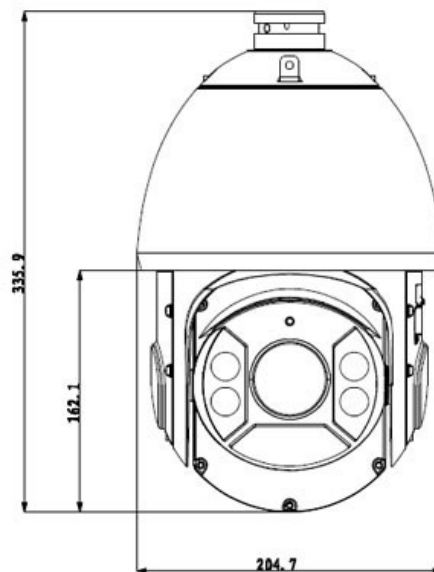

CP- UNP-3021L18-DA

2MP 30x WDR Network IR PTZ Dome Camera - 180 Mtr.

Main Features

- 1/2.8" CMOS Image sensor
- Max. 50/60fps@1080P
- Powerful 30x Optical and 16x Digital zoom
- H.265 Encoding
- WDR, Day/Night (ICR), 3D DNR, Auto iris, Auto focus
- Up to 300 Presets, 8 Tour, 5 Pattern, 8 Auto scan
- Max 240°/s pan speed, 360° endless pan rotation
- Built-in 2/1 alarm in/out, IP66, IK10, Micro SD, 180 Mtr. IR
- Mobile Software: iCMOB, gCMOB
- CMS Software: KVMS Pro, vOptimus Pro